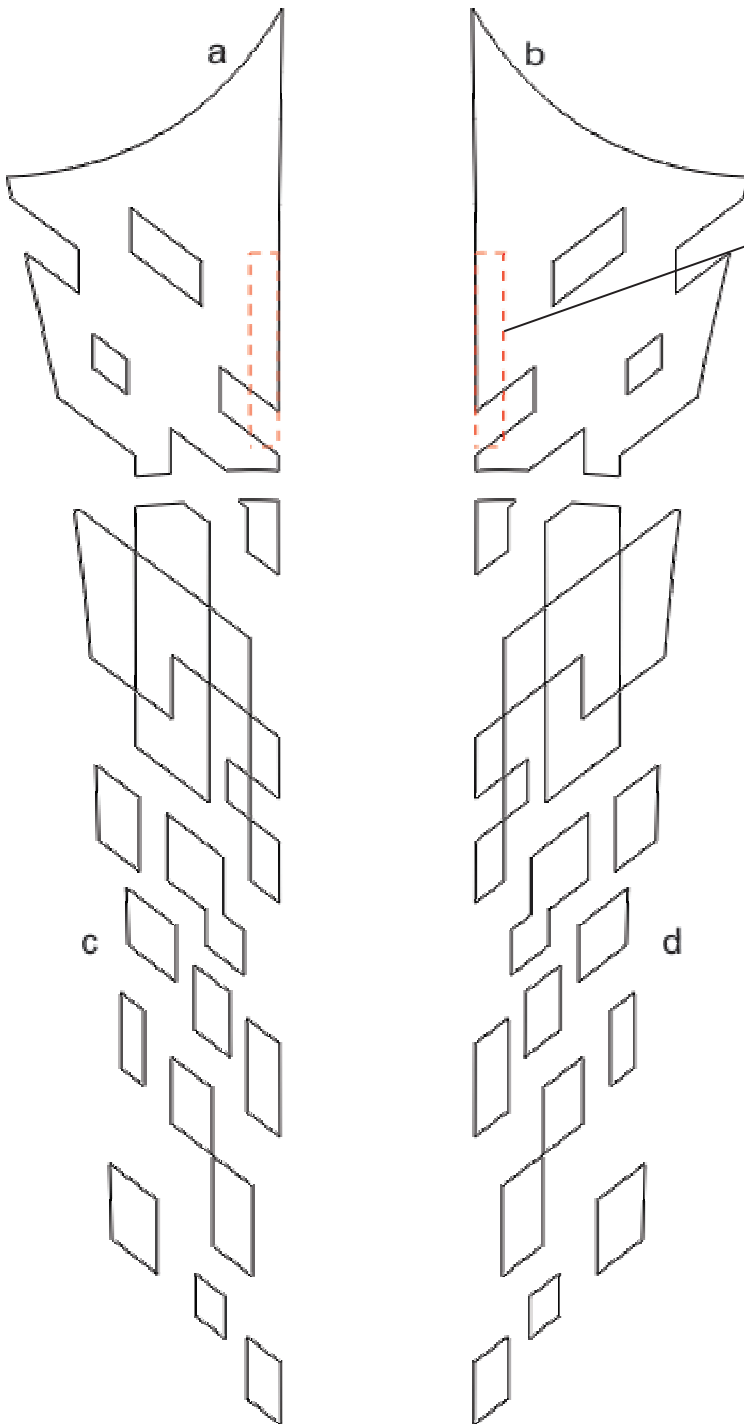

CHEVROLET®

CAMARO

Body Side Graphic Kit 6 for Chevrolet Camaro
 Parts List
 ATD-CHVCMROGRPH166

Application of graphics may require temporary removal and replacement of existing factory emblem(s). Alternatively, graphic may be carefully trimmed during application.

Part Number	Item	Cost
ATD-CHVCMROGRPH166a	Front Fender Left	\$38.95
ATD-CHVCMROGRPH166b	Front Fender Right	\$38.95
ATD-CHVCMROGRPH166c	Door Left	\$56.95
ATD-CHVCMROGRPH166d	Door Right	\$56.95

Graphic is designed to be placed along the Camaro's distinct body line as shown in product image. Dryfitting prior to application is suggested to become familiar with proper placement.